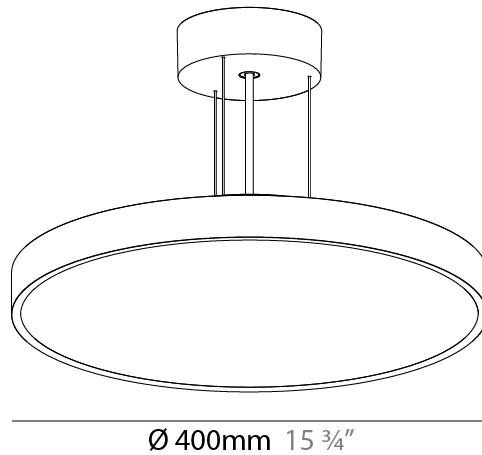

GENERAL

Series: Sign Diva
Subseries: Sign Diva Korona
Partner: Prolicht
Division: Architectural
Installation: Suspension
Product Type: Pendant
Mounting Location: Ceiling
Light Distribution: Direct / Indirect

PHYSICAL

Shape: Round
Diameter (mm): 400
Diameter (in): 15 3/4
Height (mm): 86
Height (in): 3 3/8
Weight (kg): 3.728
Weight (lbs): 8.22
Diffuser: PMMA - Opal / Micro-Prism / Sparkling Secret / Vintage Industrial
Fixture Finish: SSR / BKV / CWI / CRY / HAB / UFT / ITA / RUA / FTG / MYG / LOD / PUS / FRO / FUP / KIA / POP / BLS / SPG / MEY / GOH / CHC / COM / ABZ / JAG / OBR / MOS / ROR
Fixture Material: PMMA / Extruded Aluminum / Steel
Cable Details: 2000mm/78 3/4" or 6000mm/236 1/4" Transparent Cable

ELECTRICAL

Lamp Type: LED (Zhaga Standard)
Input Wattage (W): 31.1
Total Output Wattage (W): 18 / 13
Dimming: Tri-Mode (Non-Dimming and Phase Dimming (120Vac only) and 0-10V Dimming)
Driver Included: Yes
Driver Location: Integrated
Driver Type: Constant Current - Universal
Driver Class: Class 2
Input Voltage (V): 120 - 277
Constant Current (MA): 500 / 350

LED

Color Temperature (°K): 2700 / 3000 / 3500 / 4000
Max. Delivered Lumen (lm): 3049 / 2651 / 2681 / 2736
Nominal Lumen (lm): 4182 / 4142 / 4189 / 4275
CRI: >90 CRI
Lamp Life (hrs): 50000

OPTICAL

RATINGS AND CERTIFICATIONS

Certified By: Certified for North American Standards
IP rating: IP20

51mm 2"
86mm 3 3/8"
2000-6000mm max.