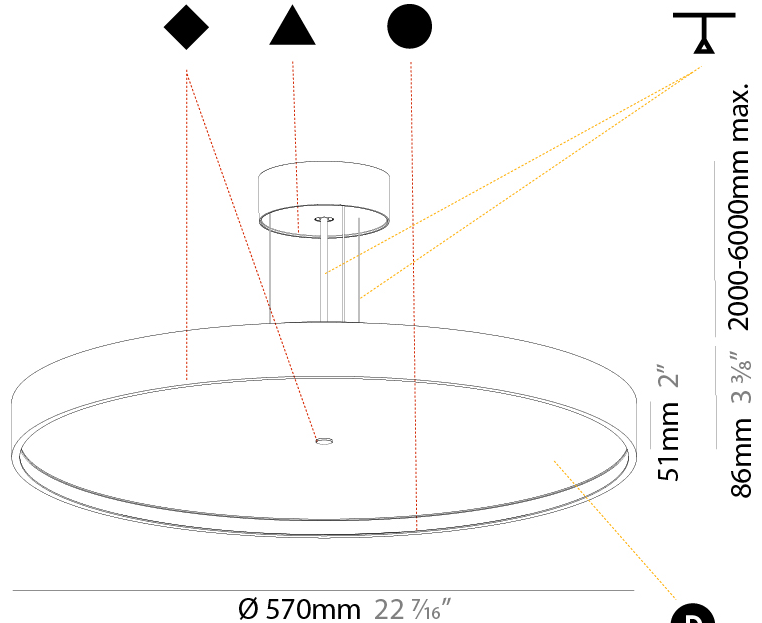

GENERAL

Series: Sign Diva
Subseries: Sign Diva Korona
Partner: Prolicht
Division: Architectural
Installation: Suspension
Product Type: Pendant
Mounting Location: Ceiling
Light Distribution: Direct / Indirect

PHYSICAL

Shape: Round
Diameter (mm): 570
Diameter (in): 22 7/16
Height (mm): 86
Height (in): 3 3/8
Weight (kg): 8.812
Weight (lbs): 19.43
Diffuser: PMMA - Opal / Micro-Prism / Sparkling Secret / Vintage Industrial
Fixture Finish: SSR / BKV / CWI / CRY / HAB / UFT / ITA / RUA / FTG / MYG / LOD / PUS / FRO / FUP / KIA / POP / BLS / SPG / MEY / GOH / CHC / COM / ABZ / JAG / OBR / MOS / ROR
Fixture Material: PMMA / Extruded Aluminum / Steel
Cable Details: 2000mm/78 3/4" or 6000mm/236 1/4" Transparent Cable

ELECTRICAL

Lamp Type: LED (Zhaga Standard)
Input Wattage (W): 67
Total Output Wattage (W): 60.9
Dimming: Tri-Mode (Non-Dimming and Phase Dimming (120Vac only) and 0-10V Dimming)
Driver Included: Yes
Driver Location: Integrated
Driver Type: Constant Current - Universal
Driver Class: Class 2
Input Voltage (V): 120 - 277
Constant Current (MA): 350

LED

Color Temperature (°K): 2700 / 3000 / 3500 / 4000
Max. Delivered Lumen (lm): 6632 / 6728 / 6812 / 6951
Nominal Lumen (lm): 9097 / 9229 / 9344 / 9535
CRI: >90 CRI
Lamp Life (hrs): 50000

OPTICAL

RATINGS AND CERTIFICATIONS

Certified By: Certified for North American Standards
IP rating: IP20