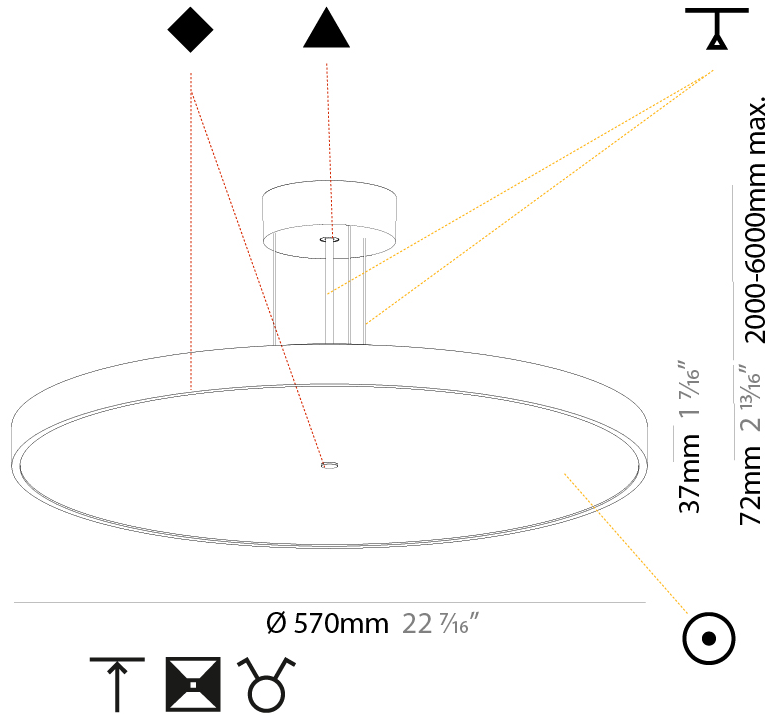

GENERAL

Series: Sign Diva
Subseries: Sign Diva
Partner: Prolicht
Division: Architectural
Installation: Suspension
Product Type: Pendant
Mounting Location: Ceiling
Light Distribution: Direct / Indirect

PHYSICAL

Shape: Round
Diameter (mm): 570
Diameter (in): 22 7/16
Height (mm): 72
Height (in): 2 13/16
Max. Overall Height (mm): 6072
Max. Overall Height (in): 239 1/16
Weight (kg): 8.548
Weight (lbs): 18.85
Diffuser: [PMMA - Opal / Micro-Prism / Sparkling Secret / Vintage Industrial with Shine Ring](#)
Fixture Finish: [SSR / BKV / CWI / CRY / HAB / UFT / ITA / RUA / FTG / MYG / LOD / PUS / FRO / FUP / KIA / POP / BLS / SPG / MEY / GOH / CHC / COM / ABZ / JAG / OBR / MOS / ROR](#)
Fixture Material: [PMMA / Extruded Aluminum / Steel](#)
Cable Details: [2000mm or 6000mm Transparent Cable](#)

ELECTRICAL

Lamp Type: LED (Zhaga Standard)
Input Wattage (W): 80.3
Total Output Wattage (W): 53 / 18
Dimming: [Tri-Mode (Non-Dimming and Phase Dimming (120Vac only) and 0-10V Dimming)](#)
Driver Included: Yes
Driver Location: Integrated
Driver Type: Constant Current - Universal
Driver Class: Class 2
Input Voltage (V): 120 - 277
Constant Current (MA): 350

LED

[Color Temperature (°K): 2700 / 3000 / 3500 / 4000](#)
Max. Delivered Lumen (lm): 6110 / 7650 / 7801 / 7960
CRI: >90 CRI
Lamp Life (hrs): 50000

OPTICAL

RATINGS AND CERTIFICATIONS

Certified By: Certified for North American Standards
IP rating: IP20