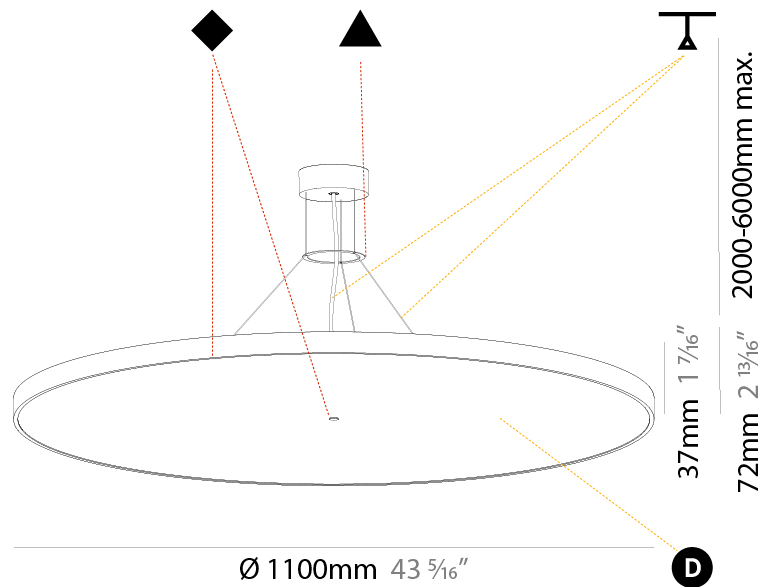

GENERAL

Series: Sign Diva
Subseries: Sign Diva
Partner: Prolicht
Division: Architectural
Installation: Suspension
Product Type: Pendant
Mounting Location: Ceiling
Light Distribution: Direct

PHYSICAL

Shape: Round
Diameter (mm): 1100
Diameter (in): 43 ⁵/₁₆"
Height (mm): 86
Height (in): 3 ³/₈"
Weight (kg): 19.475
Weight (lbs): 42.94
Diffuser: PMMA - Opal / Micro-Prism / Sparkling Secret / Vintage Industrial
Fixture Finish: SSR / BKV / CWI / CRY / HAB / UFT / ITA / RUA / FTG / MYG / LOD / PUS / FRO / FUP / KIA / POP / BLS / SPG / MEY / GOH / CHC / COM / ABZ / JAG / OBR / MOS / ROR
Fixture Material: PMMA / Extruded Aluminum / Steel
Cable Details: 2000mm/78 3/4" or 6000mm/236 1/4" Transparent Cable

ELECTRICAL

Lamp Type: LED (Zhaga Standard)
Input Wattage (W): 169.4
Total Output Wattage (W): 134
Dimming: Tri-Mode (Non-Dimming and Phase Dimming (120Vac only) and 0-10V Dimming)
Driver Included: Yes
Driver Location: Integrated
Driver Type: Constant Current - Universal
Driver Class: Class 2
Input Voltage (V): 120 - 277
Constant Current (MA): 600

LED

Color Temperature (°K): 2700 / 3000 / 3500 / 4000
Max. Delivered Lumen (lm): 16140 / 19520 / 19933 / 20340
CRI: >90 CRI
Lamp Life (hrs): 50000

OPTICAL

RATINGS AND CERTIFICATIONS

Certified By: Certified for North American Standards
IP rating: IP20