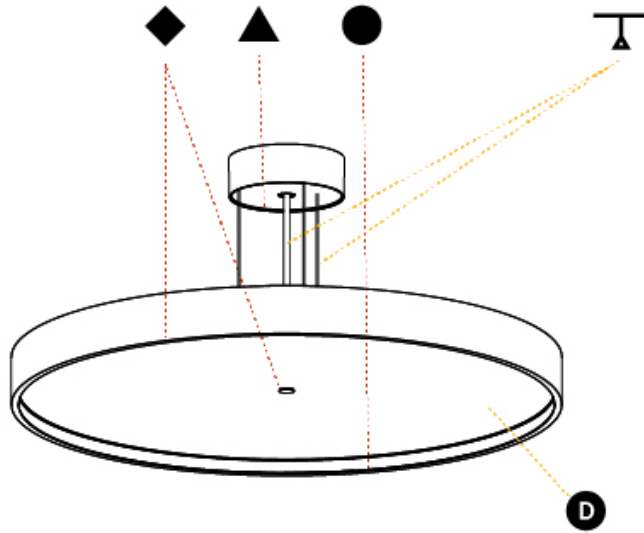

SIGN DIVA KORONA SUSPENSION

A300013-

PROJECT
TYPE
SPECIFIER
QUANTITY
DATE

A