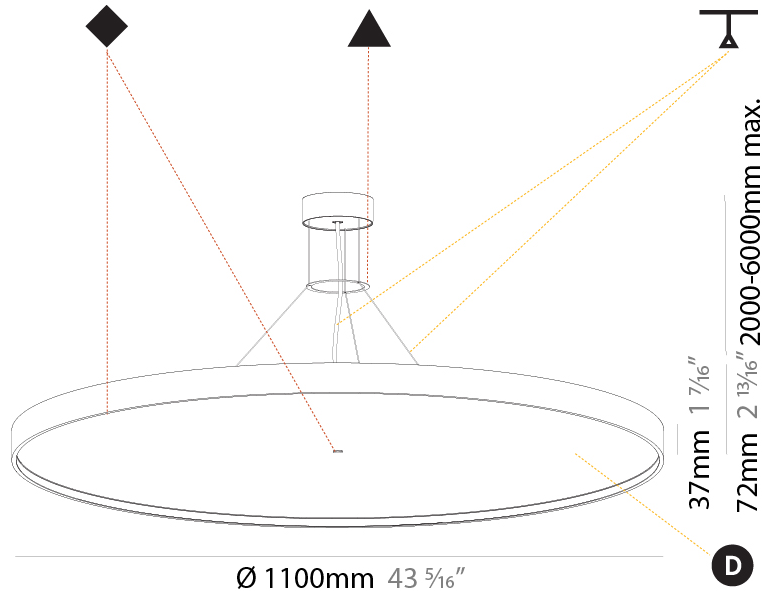

GENERAL

Series: Sign Diva
Subseries: Sign Diva
Partner: Prolicht
Division: Architectural
Installation: Suspension
Product Type: Pendant
Mounting Location: Ceiling
Light Distribution: Direct / Indirect

PHYSICAL

Shape: Round
Diameter (mm): 1100
Diameter (in): 43 ⁵/₁₆"
Height (mm): 72
Height (in): 2 ¹³/₁₆"
Weight (kg): 20.78
Weight (lbs): 45.81
Diffuser: PMMA - Opal / Micro-Prism / Sparkling Secret / Vintage Industrial
Fixture Finish: SSR / BKV / CWI / CRY / HAB / UFT / ITA / RUA / FTG / MYG / LOD / PUS / FRO / FUP / KIA / POP / BLS / SPG / MEY / GOH / CHC / COM / ABZ / JAG / OBR / MOS / ROR
Fixture Material: PMMA / Extruded Aluminum / Steel
Cable Details: 2000mm/78 3/4" or 6000mm/236 1/4" Transparent Cable

ELECTRICAL

Lamp Type: LED (Zhaga Standard)
Input Wattage (W): 169.4 / 28.6
Total Output Wattage (W): 135 / 24
Dimming: Tri-Mode (Non-Dimming and Phase Dimming (120Vac only) and 0-10V Dimming)
Driver Included: Yes
Driver Location: Integrated
Driver Type: Constant Current - Universal
Driver Class: Class 2
Input Voltage (V): 120 - 277
Constant Current (MA): 600 / 350

LED

Color Temperature (*K): 2700 / 3000 / 3500 / 4000
Max. Delivered Lumen (lm): 20030 / 20610 / 21050 / 21480
CRI: >90 CRI
Lamp Life (hrs): 50000

OPTICAL

RATINGS AND CERTIFICATIONS

Certified By: Certified for North American Standards
IP rating: IP20

PROJECT
TYPE
SPECIFIER
QUANTITY
DATE