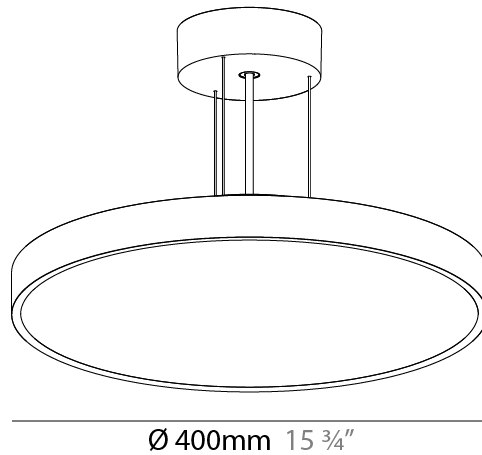

GENERAL

Series: Sign Diva
Subseries: Sign Diva Korona
Partner: Prolicht
Division: Architectural
Installation: Suspension
Product Type: Pendant
Mounting Location: Ceiling
Light Distribution: Direct

PHYSICAL

Shape: Round
Diameter (mm): 400
Diameter (in): 15 3/4
Height (mm): 86
Height (in): 3 3/8
Weight (kg): 3.302
Weight (lbs): 7.28
Diffuser: [PMMA - Opal](#) / [Micro-Prism](#) / [Sparkling Secret](#) / [Vintage Industrial](#)
Fixture Finish: [SSR / BKV / CWI / CRY / HAB / UFT / ITA / RUA / FTG / MYG / LOD / PUS / FRO / FUP / KIA / POP / BLS / SPG / MEY / GOH / CHC / COM / ABZ / JAG / OBR / MOS / ROR](#)
Fixture Material: [PMMA](#) / [Extruded Aluminum](#) / [Steel](#)
Cable Details: [2000mm/78 3/4"](#) or [6000mm/236 1/4"](#) [Transparent Cable](#)

ELECTRICAL

Lamp Type: LED (Zhaga Standard)
Input Wattage (W): 17
Dimming: [Tri-Mode (Non-Dimming and Phase Dimming (120Vac only) and 0-10V Dimming)](#)
Driver Included: Yes
Driver Location: Integrated
Driver Type: Constant Current - Universal
Driver Class: Class 2
Input Voltage (V): 120 - 277
Constant Current (MA): 500

LED

Color Temperature (°K): [2700](#) / [3000](#) / [3500](#) / [4000](#)
Max. Delivered Lumen (lm): 1807 / 1943 / 1951 / 1991
Nominal Lumen (lm): 2250 / 2420 / 2430 / 2480
CRI: >90 CRI
Lamp Life (hrs): 50000

OPTICAL

RATINGS AND CERTIFICATIONS

Certified By: Certified for North American Standards
IP rating: IP20

51mm 2"
86mm 3 3/8" 2000-6000mm max.